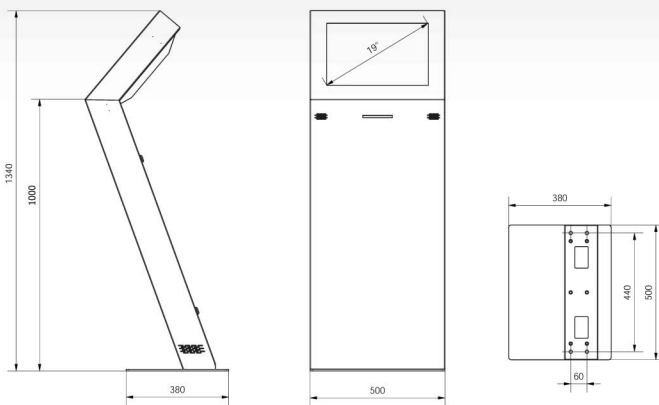

## Specification

- 19" LCD touch screen
- Solid steel design
- Thermal receipt printer
- Easy and simple maintenance
- Speakers

## Technical Data

Screen (included)  19"

Computer (included) **Regular PC**

Dimensions [mm] (H x W x D) **1340x500x380**

## Trade Information

index	Colour	Package	EAN
IDS1902			5908252965076

Package Dimensions [mm] (H x W x D) **1400x600x420**

Weight [Kg] (without screen) **50**